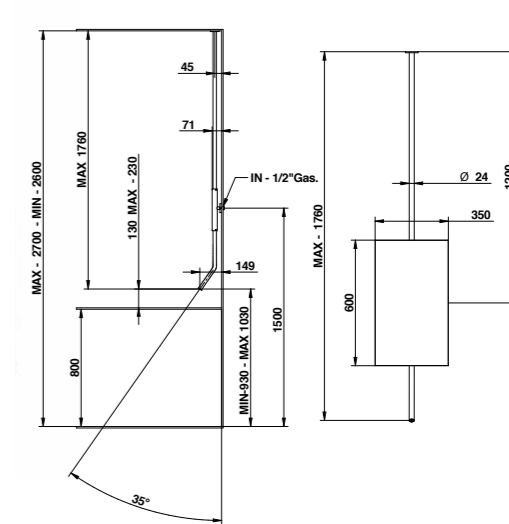

FINITURE E COLORI / FINISHES AND COLOURS

ACCESSORI E RICAMBI / ACCESSORIES AND SPARE PARTS