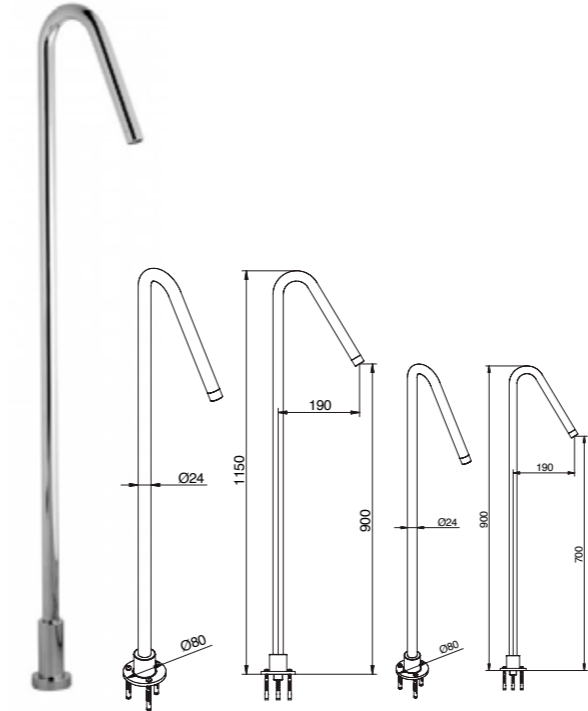

**985/70-90**

Bocca lavabo a pavimento 985/90. Bocca  
vasca a pavimento 985/70.

Floor mounted basin spout 985/90. Floor  
mounted bath spout 985/70.

**ARTICOLO COMPLETO / COMPLETE ITEM**

<b>00985CR70</b>	CR
<b>00985CR90</b>	CR
<b>00985NE70</b>	NE/BI/RS/NS/PL
<b>00985NE90</b>	NE/BI/RS/NS/PL
<b>00985CN70</b>	CN
<b>00985CN90</b>	CN
<b>00985FA70</b>	FA/TT/OP/NM/HM/CM/AM/OM
<b>00985FA90</b>	FA/TT/OP/NM/HM/CM/AM/OM