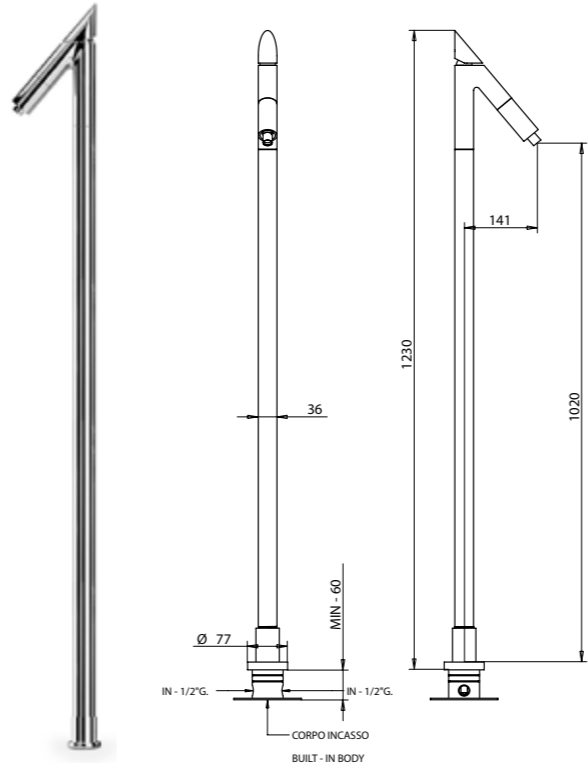

41533

Miscelatore lavabo da pavimento.

Floor mounted basin mixer.

ARTICOLO COMPLETO / COMPLETE ITEM

41533CR00	CR

PARTE INCASSO BUILT-IN PART   **PARTE ESTERNA DA ABBINARE EXTERNAL MATCHING PART**

09743	FINITURE / FINISHES	
	Code	Finish
	41533CREU	CR
	41533BIEU	BI/NE/LI/RS/SB/SS

RICAMBI / SPARE PARTS

9818	9977CR

FINITURE E COLORI / FINISHES AND COLOURS

ACCESSORI E RICAMBI / ACCESSORIES AND SPARE PARTS

WELLNESS
SHOWER HEAD
SHOWER ARMS
BODY JET
SLIDING RAIL
WATER SUPPLIES
SHOWER COLUMNS
HYDROBRUSHED TOILET SET
MIXER
ACCESSORIES
FURNITURE AND SPOUTS
COMPLEMENTS