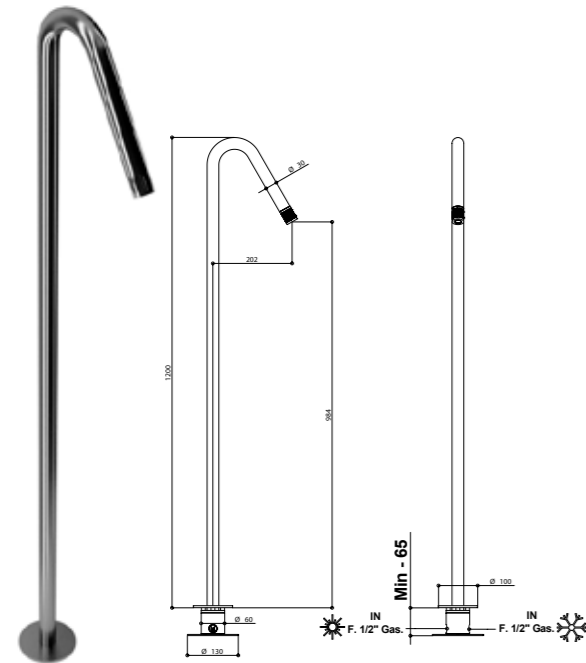

**985/70-90**

Bocca lavabo a pavimento 985/90. Bocca  
vasca a pavimento 985/70.

Floor mounted basin spout 985/90. Floor  
mounted bath spout 985/70.

**ARTICOLO COMPLETO / COMPLETE ITEM**

<b>00985CR70</b>	CR
<b>00985CR90</b>	CR
<b>00985NE70</b>	NE/BI/RS/NS/PL
<b>00985NE90</b>	NE/BI/RS/NS/PL
<b>00985CN70</b>	CN
<b>00985CN90</b>	CN
<b>00985FA70</b>	FA/TT/OP/NM/HM/CM/AM/OM
<b>00985FA90</b>	FA/TT/OP/NM/HM/CM/AM/OM

<b>9818</b>	<b>9977CR</b>
-------------	---------------

**FINITURE E COLORI / FINISHES AND COLOURS**

**ACCESSORI E RICAMBI / ACCESSORIES AND SPARE PARTS**

WELLNESS  
SHOWER HEAD  
SHOWER ARMS  
BODY JET  
SLIDING RAIL  
WATER SUPPLIES  
SHOWER COLUMNS  
HYDROBRUSHED TOILET SET  
MIXER  
ACCESSORIES  
FURNITURE AND SPOUTS  
COMPLEMENTS

70533 INOX

Miscelatore lavabo da terra in acciaio spazzolato 316 con cartuccia progressiva inclusa nella bocca.

316 brushed stainless steel floor mounted basin mixer with progressive cartridge placed in the spout.